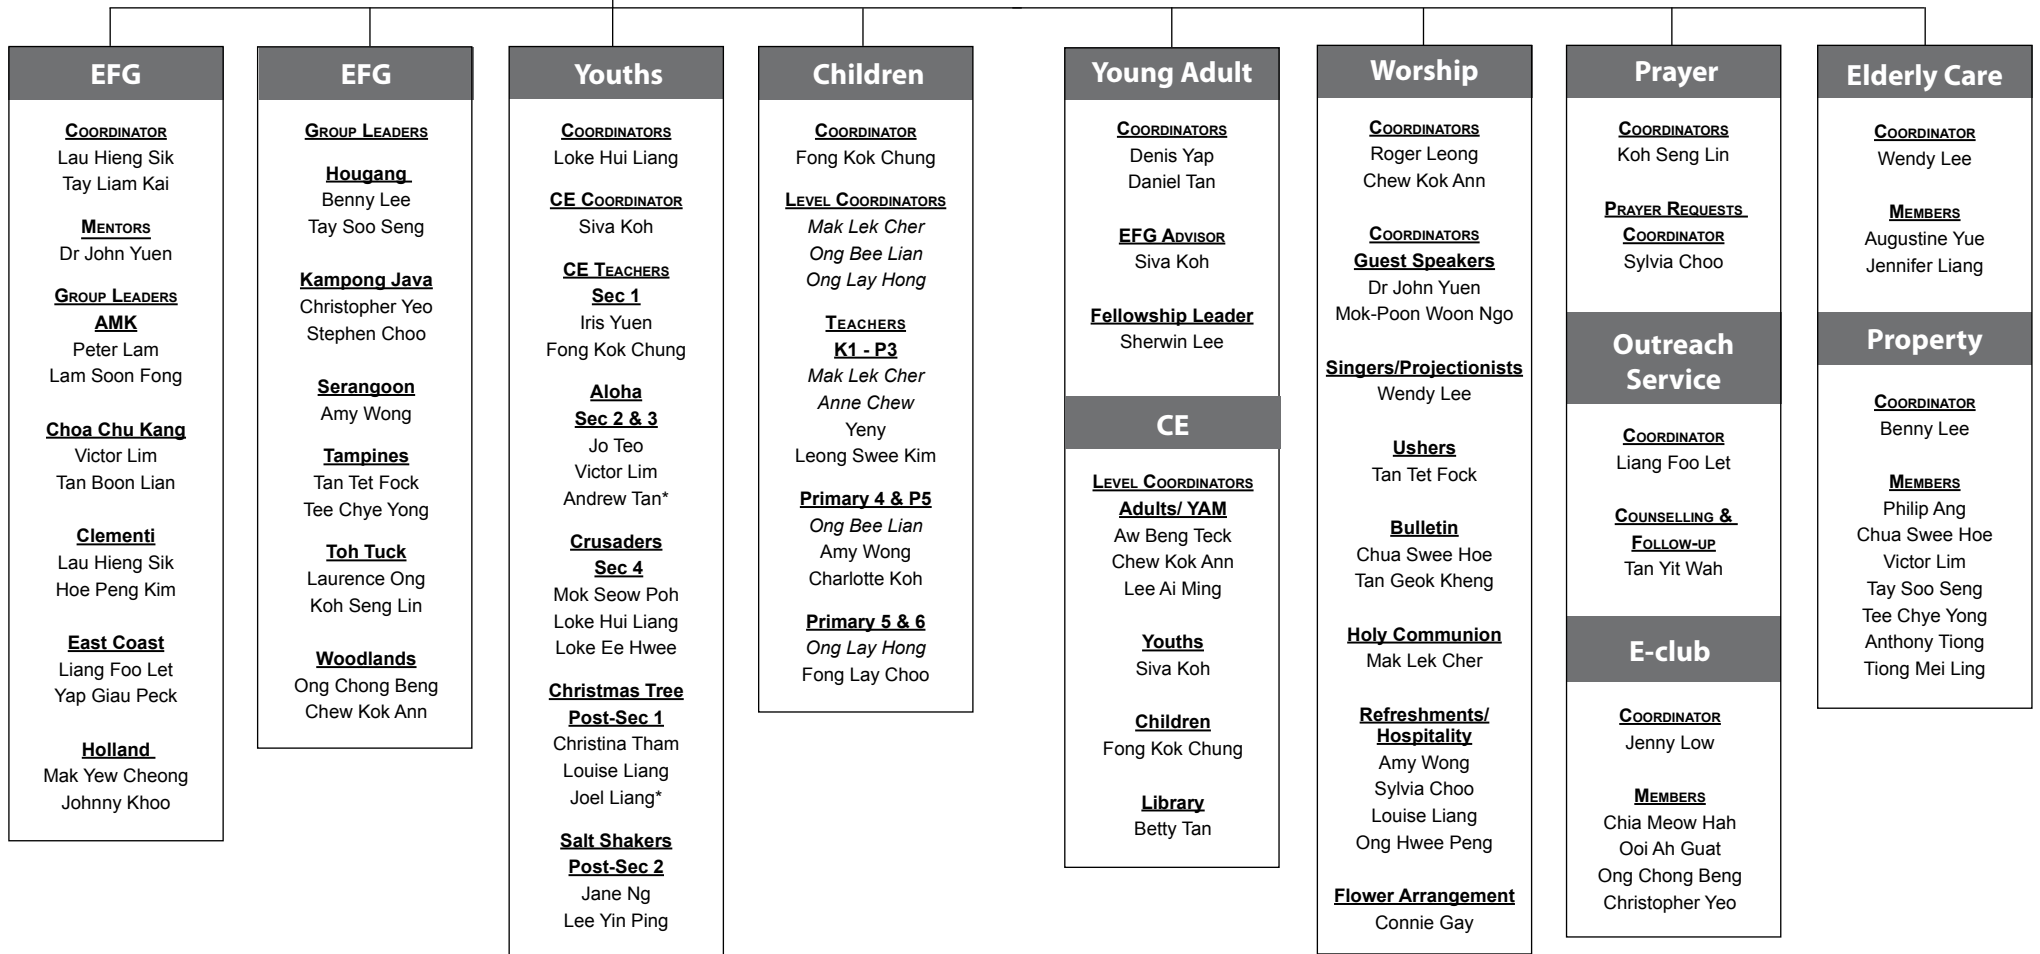

Christ

Organisation Chart

Pastor/ Council*

PASTOR: Dr John Yuen   **MEMBERS:**
CHURCH STAFF: Jenny Low   Fong Pick Ming
CHAIRMAN: Tan Peng Jin
SECRETARY: Tan Lee Keow
TREASURER: Tan Boon Lian

Finance	Secretariat
Amy Wong	Chia Meow Hah
Andrea Choo	Chua Swee Hoe
Leong Swee Khim	Lau Hee Ai
Yeo Chong Lai	Tan Geok Kheng
Yap Koon Koon	Sanny Tan