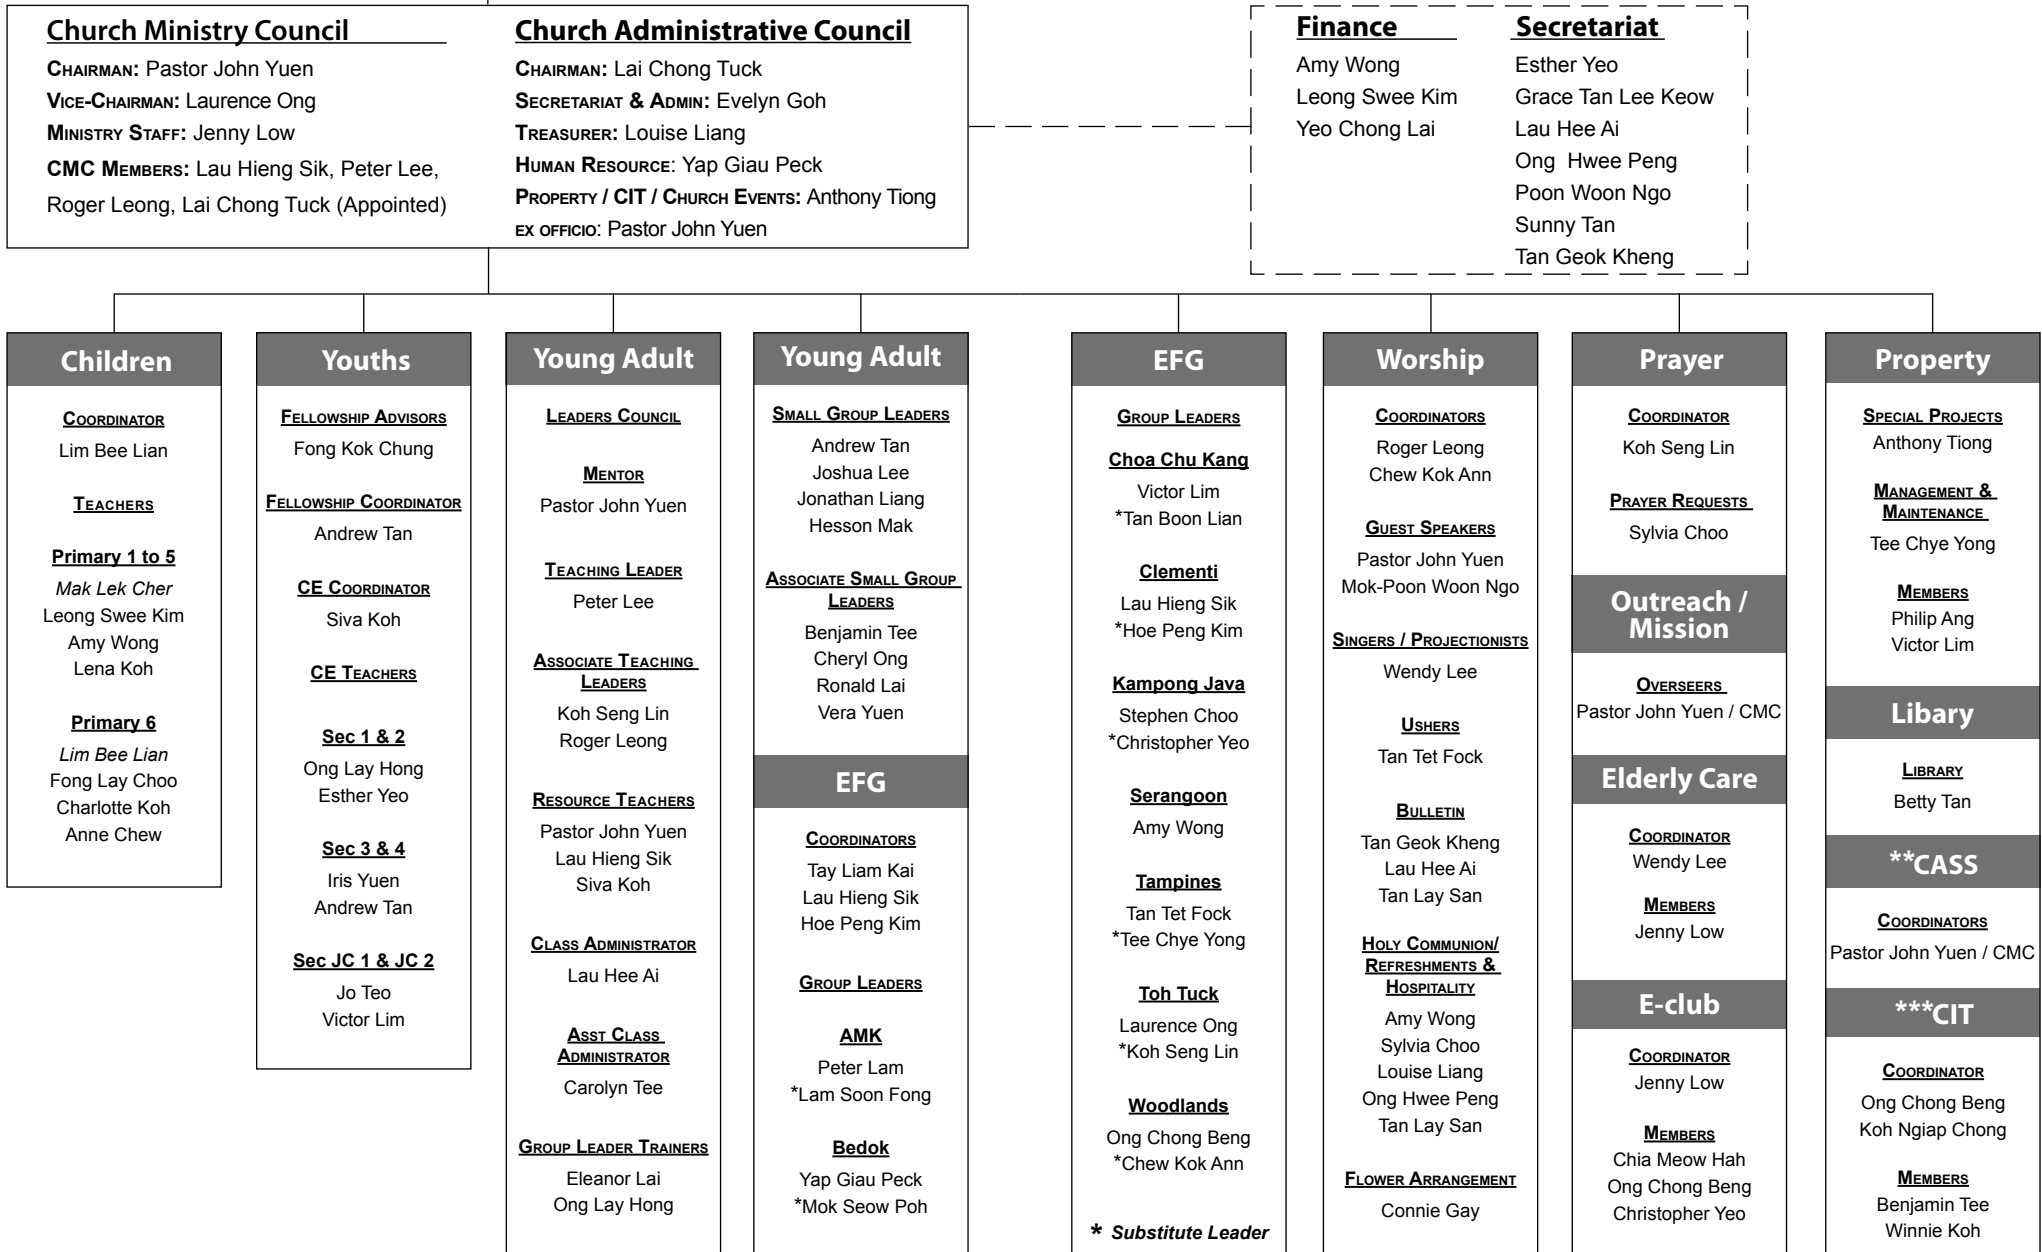

www.evangelbc.org.sg

Be FAITHFUL

with a Few Things Matt 25 : 21

- More of God's Word, less of the world
- More in the Master's will, less in my willfulness
- More of building up, less of bringing down
- More rejoicing in our Lord, less regretting in our lot

PROGRAM HANDBOOK 2011

EVANGEL BAPTIST CHURCH
Being A Great Commission Church

Christ

Organisation Chart

Note: Organisation Chart as it is at time of printing.

** Combined Adults Study Sessions
 *** Communication Information and Technology